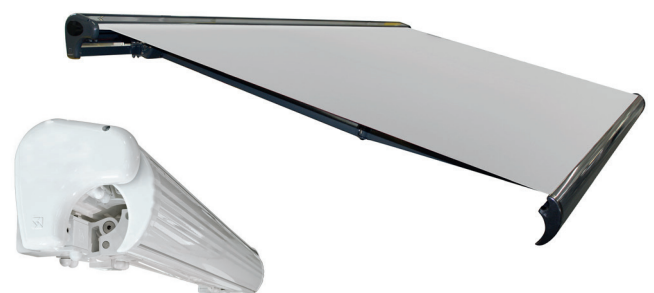

# PALLADIO

Palladio is an elegant awning with a cassette, which looks perfectly both as a rolled-up and an unrolled one. A high functionality, user-friendliness, easiness of installation and a neat design are just some advantages of such awning.

## VALANCE

Standard valance height is 210 mm

Semi-round bar