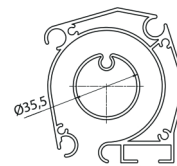

OPTIONAL

Vario Volant

Fabrics:

Soltis 86 or Soltis 92
Serge 600

Max height: 1.6 m

Front bar with crank for Vario Volant system

BRACKETS

Wall installation