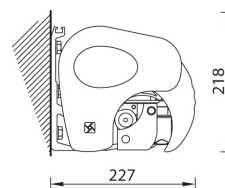

PALLADIO

Palladio is an elegant awning with a cassette, which looks perfectly both as a rolled-up and an unrolled one. A high functionality, user-friendliness, easiness of installation and a neat design are just some advantages of such awning.

STANDARD CONSTRUCTION COLOURS

RAL 9010

RAL 9006

RAL 7016

PRODUCT DIMENSIONS

- Minimal height: 2.05m
- Max width: 7 m (in range from 6m to 7m awnings have 3 arms)
- Projection: 1.6m, 2.1m, 2.6m, 3.1m, 3.6m

DRIVE

- Crank: 1,5 m or 1,8 m
- Motor

STANDARD FABRICS

GLUING OF FABRICS

During the production process we solely apply a hot gluing method with application of the highest quality of a PUR-based reactive glue. This is a modern technique of matching awning fabrics.

VALANCE

Standard valance height is 210 mm

OPTIONAL

Vario Volant

Fabrics:

Soltis 86 or Soltis 92
Serge 600

Max height: 1.6 m

Front bar with crank for Vario Volant system

BRACKETS

Wall installation

Ceiling installation

**MILWOOD
GROUP**

0845 869 6006 | sales@milwoodgroup.com