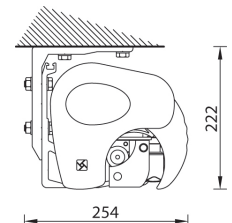

Ceiling installation

**MILWOOD
GROUP**

0845 869 6006 | sales@milwoodgroup.com