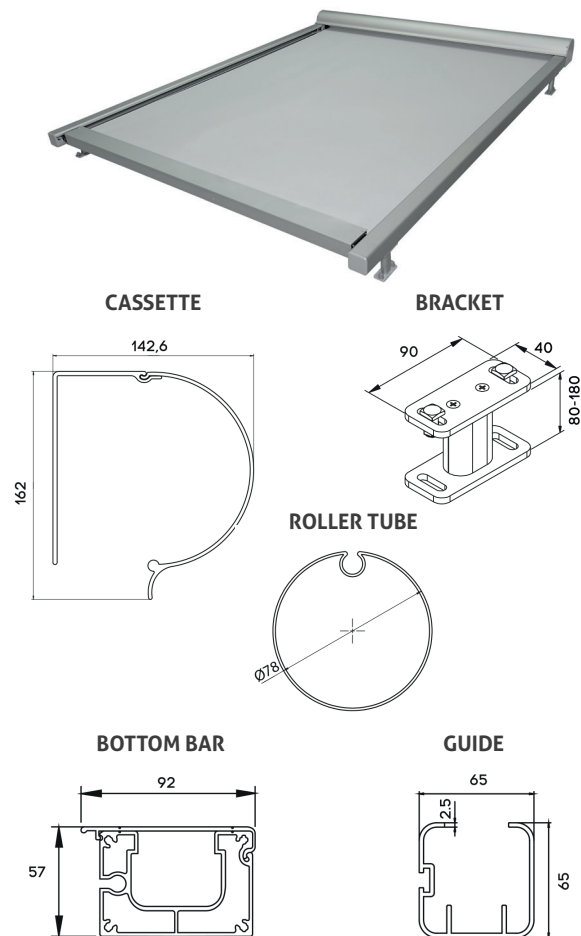

STANDARD FABRICS

Serge Ferrari

• Serge Ferrari Soltis 92

**MILWOOD
GROUP**

0845 869 6006 | sales@milwoodgroup.com