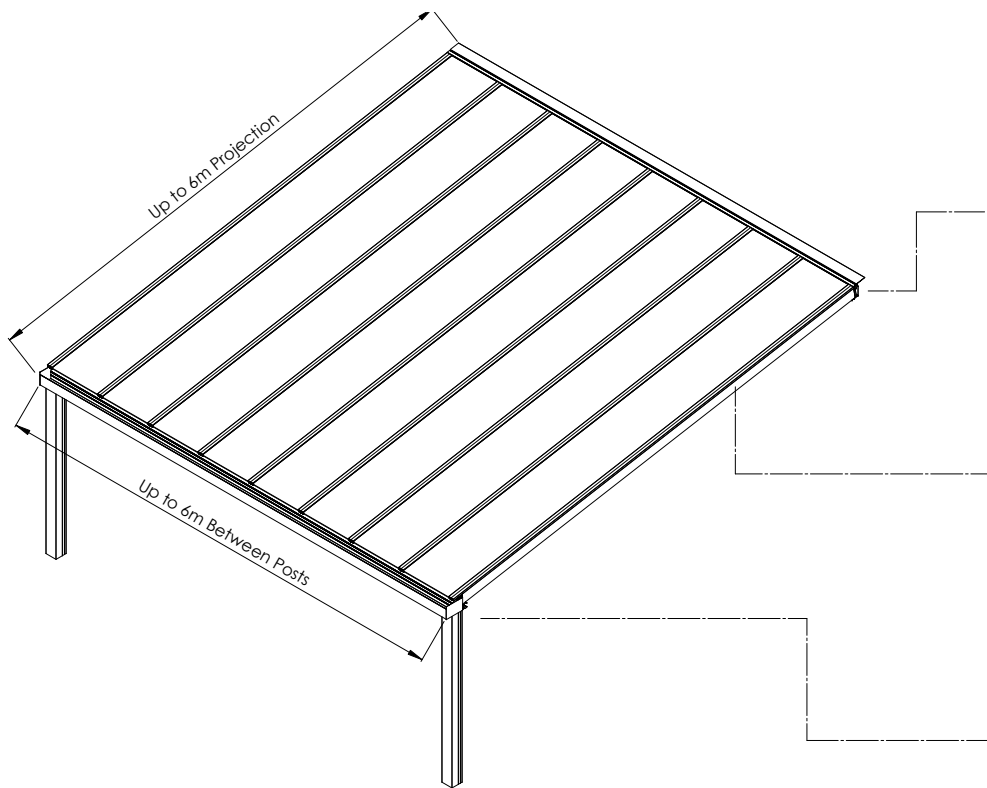

Base & Post Connection Information

Alfresco Contemporary

Technical Drawings