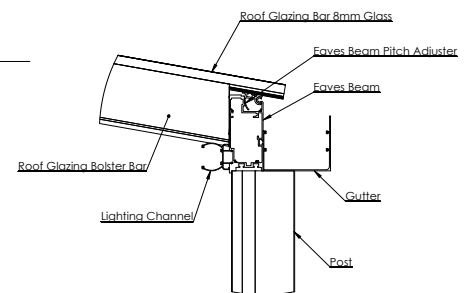

## Technical Drawings

**Wall Plate & Roof Glazing Bolster Bar Section**

**Roof Glazing Bar & Sheet Section**

**Eaves Beam, Roof Glazing Bolster Bar & Post Section**

**Base & Post Connection Information**

### Material List & Component Information

1. The canopy wall plate is an extruded aluminium profile which fixes to the wall or steel bracket.
2. This canopy uses 8mm glass roof panels in clear.
3. This canopy uses our gasketed 8mm glass roof system, which is constructed from T6 grade structural aluminium frame.
4. The frame of the canopy is made from 150 x 150 x 2.5mm aluminium box section. The frame is powder coated.