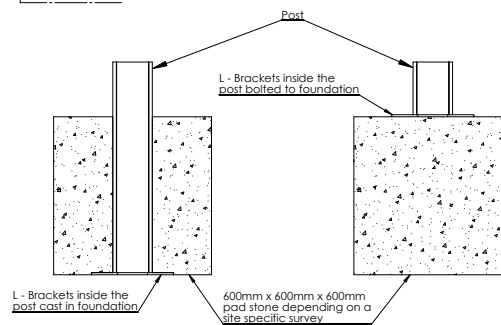

## Technical Drawings

**Wall Plate & Roof Glazing Bolster Bar Section**

**Roof Glazing Bar & Sheet Section**

**Eaves Beam, Roof Glazing Bolster Bar & Post Section**

**Base & Post Connection Information**

### Material List & Component Information

1. The canopy wall plate is an extruded aluminium profile which fixes to the wall or steel bracket.
2. This canopy uses 8mm glass roof panels in clear.
3. This canopy uses our gasketed 8mm glass roof system, which is constructed from T6 grade structural aluminium frame.
4. The frame of the canopy is made from 150 x 150 x 2.5mm aluminium box section. The frame is powder coated.