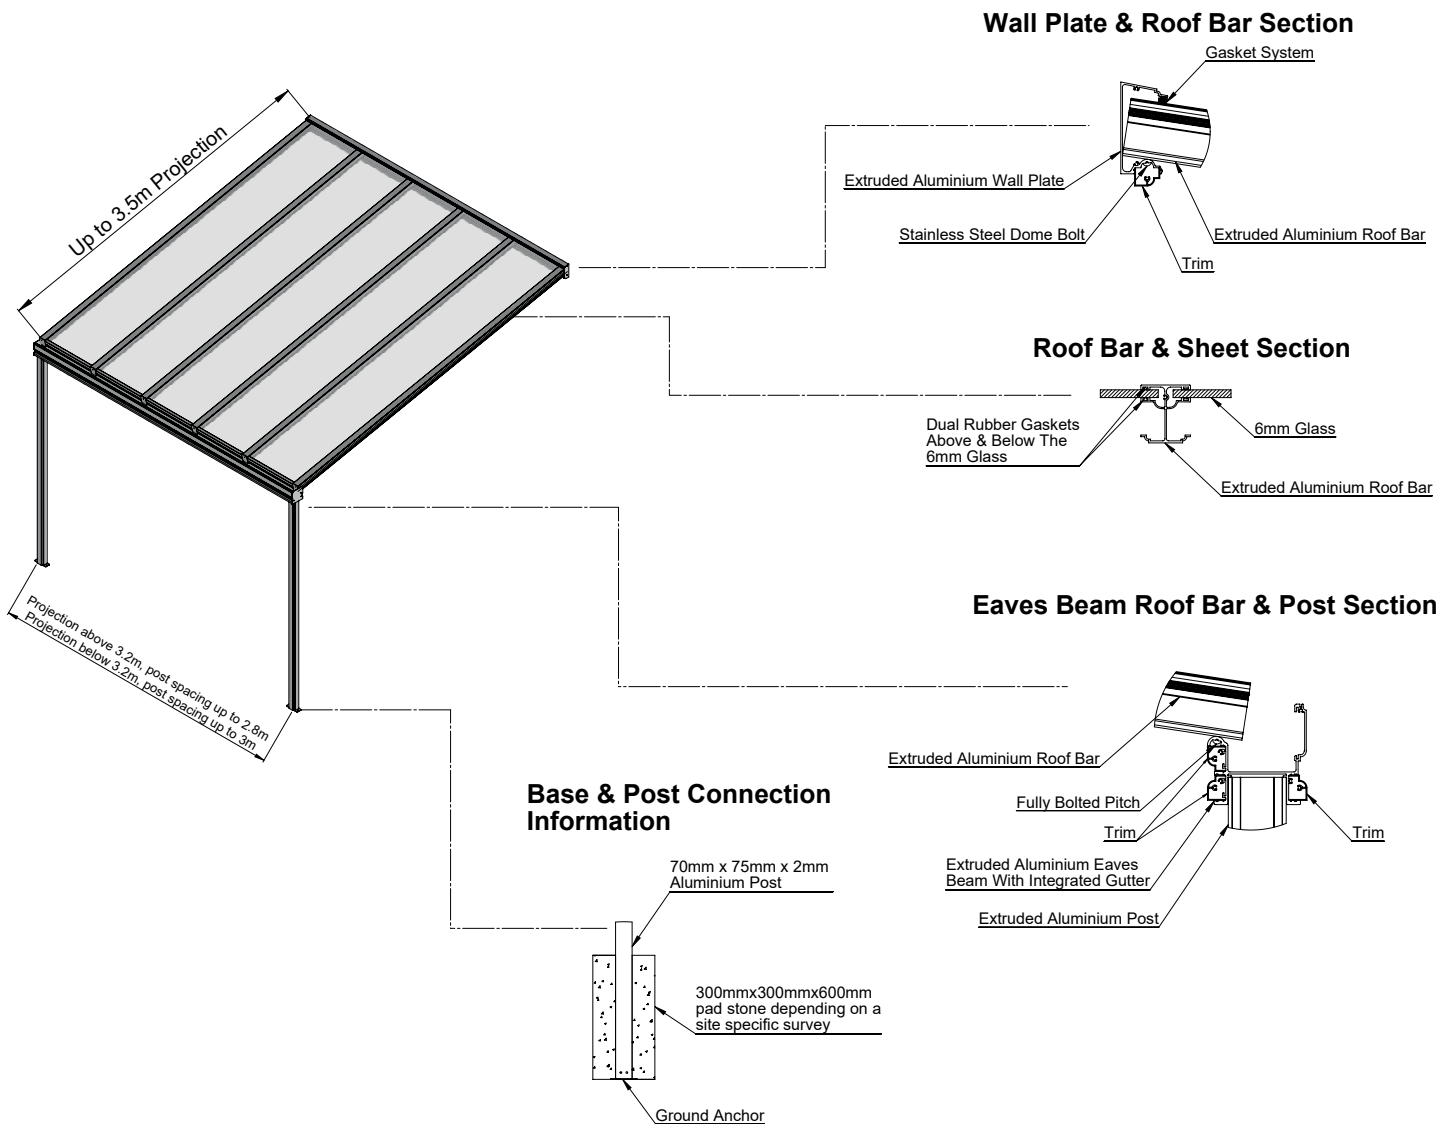

UV Activated Self Cleaning Glass - These glass roof sheets have a UV activated special coating that is applied during manufacture that breaks down organic dirt which is then washed away by the rain. A minimum pitch of 10° is required for Self-Cleaning Glass.

Full 10 Year Guarantee:

The Simplicity 6 is supplied with a full 10 year guarantee and a 25 year life expectancy for the canopy frame.

Simplicity 6

Upgrades

Victorian Upgrade

The Style 6 system has a range of fantastic customisable options in order for you to have a system that not only suits your needs aesthetically but also practically. With the ability to create a traditional appearance with Gallows brackets and Base castings our systems can be adapted to suit the look of older properties with the Victorian upgrade.

Glass Room Upgrade

You can get more use all year round from your system by upgrading to the Glass room. With sliding doors and fixed frames, you are more protected from the elements and with how the British is for us all, it allows use all year round.

Simplicity 6

Technical Drawings

Material List & Component Information

1. The canopy wall plate is an extruded aluminium profile which fixes to the wall or steel bracket.
2. This canopy uses 6mm glass roof panels in clear.
3. This canopy uses our gasketed 6mm glass roof system, which is constructed from T6 grade structural aluminium frame.
4. The frame of the canopy is made from aluminium profiles with post options of 70 x 75mm 70 x 70mm and 100 x 70mm. The frame is powder coated.