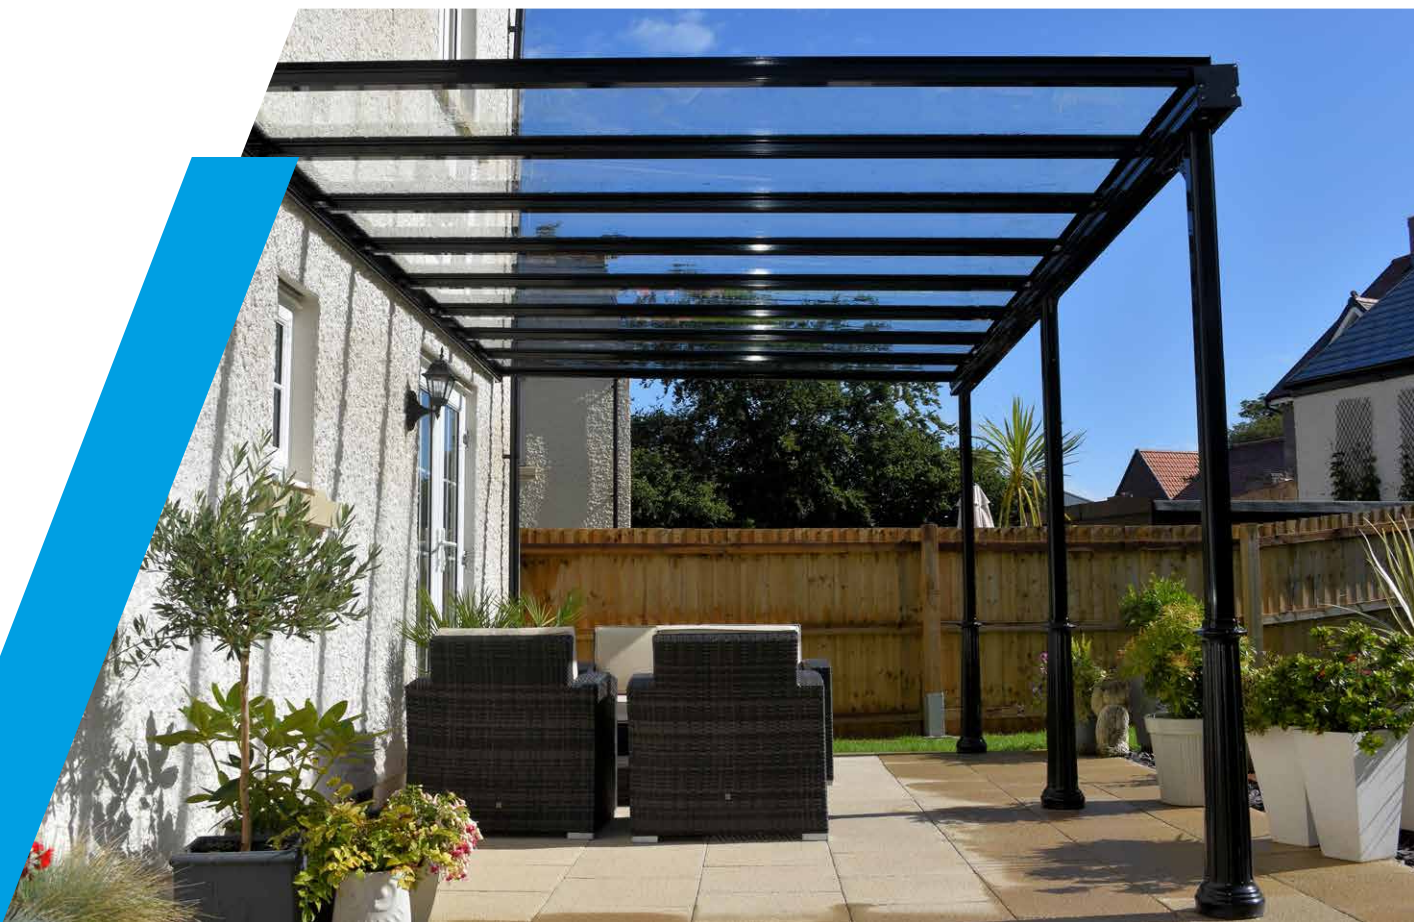

MADE IN
THE UK

Simplicity 6

Technical Information

The Style 6 is a revolutionary & elegant veranda system that has a maximum projection of 3.5m with an unlimited length. It is perfect for use as a garden canopy, enabling you to enjoy the elements without getting wet or too hot depending on the days forecast.

Full 10 Year Guarantee:

The Simplicity 6 is supplied with a full 10 year guarantee and a 25 year life expectancy for the canopy frame.

Simplicity 6

Upgrades

Victorian Upgrade

The Style 6 system has a range of fantastic customisable options in order for you to have a system that not only suits your needs aesthetically but also practically. With the ability to create a traditional appearance with Gallows brackets and Base castings our systems can be adapted to suit the look of older properties with the Victorian upgrade.