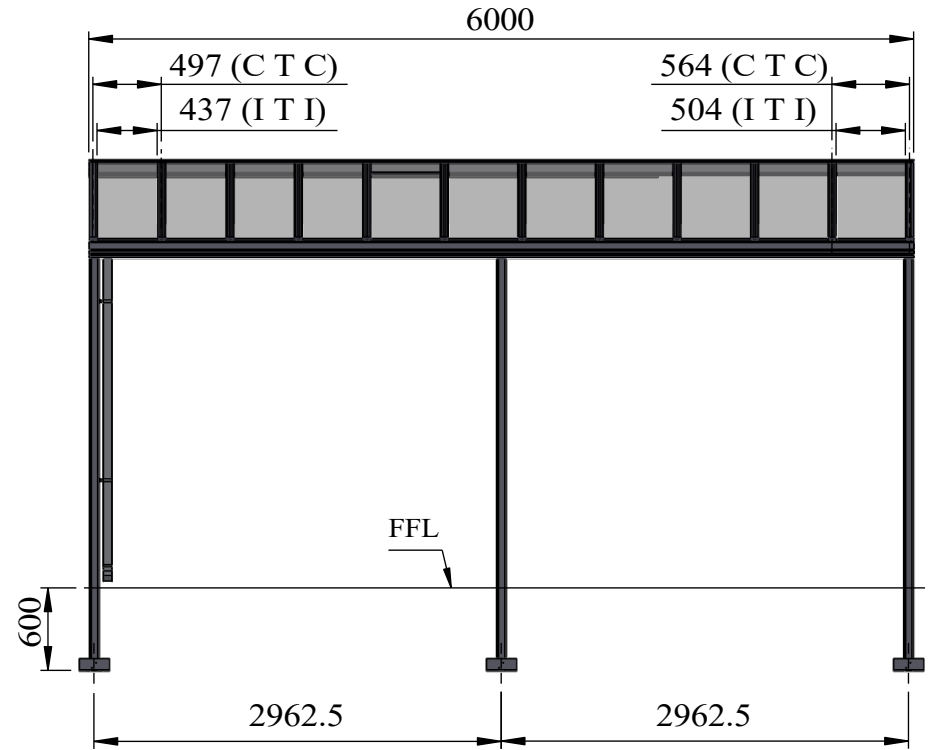

# FRONT VIEW & ROOF TOP VIEW WITH BUILDING

Glass : 6mm Self Cleaning Activ Clear Glass Roof Panels.  
 Total Weight : 381.33 KG.  
 Glass Weight : 251.38 KG.  
 Aluminium Weight : 129.94 KG.

**Note** - Aerosol can is in RAL 7033 Cement Grey

**Attention:** This is a CAD drawing for reference only.  
 For Installation instructions, please refer to the install guide.

RAL Code	RAL 7033 Cement Grey	Warehouse	Drawing Title : SBI Ltd						
Colour & Finish of Canopy			Product Name : Simplicity 6						
System Delivery Address		Checked By :	Customer Sign :	 3rd Angle Projection	Page	Date	Page Size	Scale	Drawn
Post Code :			Order No. :		1 OF 7	26/04/23	A4 (L)	NTS	AK
Post Code for installation :	Delivery Date :			Finish	Issuer	(Top)	Sequence	Revision	
				PPC	ACS	1 mm	000001	V1.0	

# CROSS SECTION VIEW & ISOMETRIC VIEW

RAL Code	RAL 7033 Cement Grey	Warehouse	Drawing Title : SBI Ltd						
Colour & Finish of Canopy			Product Name : Simplicity 6						
System Delivery Address		Checked By :	Customer Sign :	 3rd Angle Projection	Page	Date	Page Size	Scale	Drawn
Post Code :					2 OF 7	26/04/23	A4 (L)	NTS	AK
Post Code for installation :			Order No. :	Finish	Issuer	(Tol) 1 mm	Sequence	Revision	
Delivery Date :				PPC	ACS		000001	V1.0	