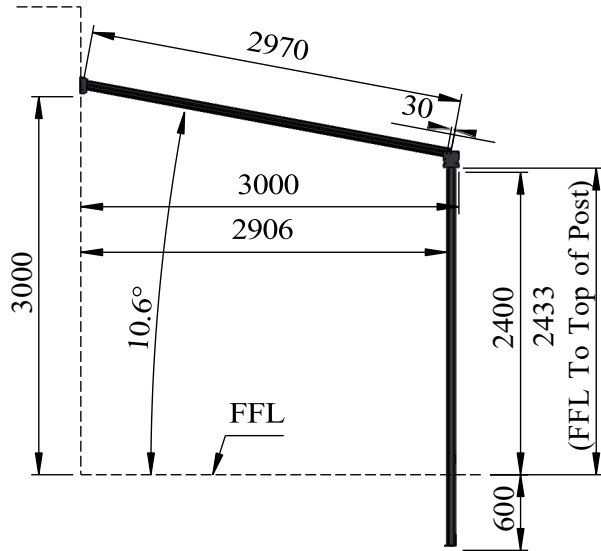

# FRONT VIEW & ROOF TOP VIEW WITH BUILDING

Glass : 6mm Self Cleaning Activ Clear Glass Roof Panels.  
 Total Weight : 381.33 KG.  
 Glass Weight : 251.38 KG.  
 Aluminium Weight : 129.94 KG.

**Note** - Aerosol can is in RAL 7033 Cement Grey

**Attention:** This is a CAD drawing for reference only.  
 For Installation instructions, please refer to the install guide.

RAL Code	RAL 7033 Cement Grey	Warehouse	Drawing Title : SBI Ltd						
Colour & Finish of Canopy			Product Name : Simplicity 6						
System Delivery Address		Checked By :	Customer Sign :	 3rd Angle Projection	Page	Date	Page Size	Scale	Drawn
Post Code :			Order No. :		1 OF 7	26/04/23	A4 (L)	NTS	AK
Post Code for installation :	Delivery Date :			Finish	Issuer	(Top)	Sequence	Revision	
				PPC	ACS	1 mm	000001	V1.0	

# CROSS SECTION VIEW & ISOMETRIC VIEW

RAL Code	RAL 7033 Cement Grey	Warehouse	Drawing Title : SBI Ltd						
Colour & Finish of Canopy			Product Name : Simplicity 6						
System Delivery Address		Checked By :	Customer Sign :	 3rd Angle Projection	Page	Date	Page Size	Scale	Drawn
Post Code :					2 OF 7	26/04/23	A4 (L)	NTS	AK
Post Code for installation :			Order No. :	Finish	Issuer	(Tol) 1 mm	Sequence	Revision	
Delivery Date :				PPC	ACS		000001	V1.0	