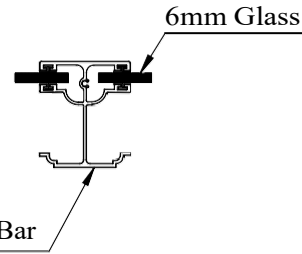

Roof Bar & Sheet Section