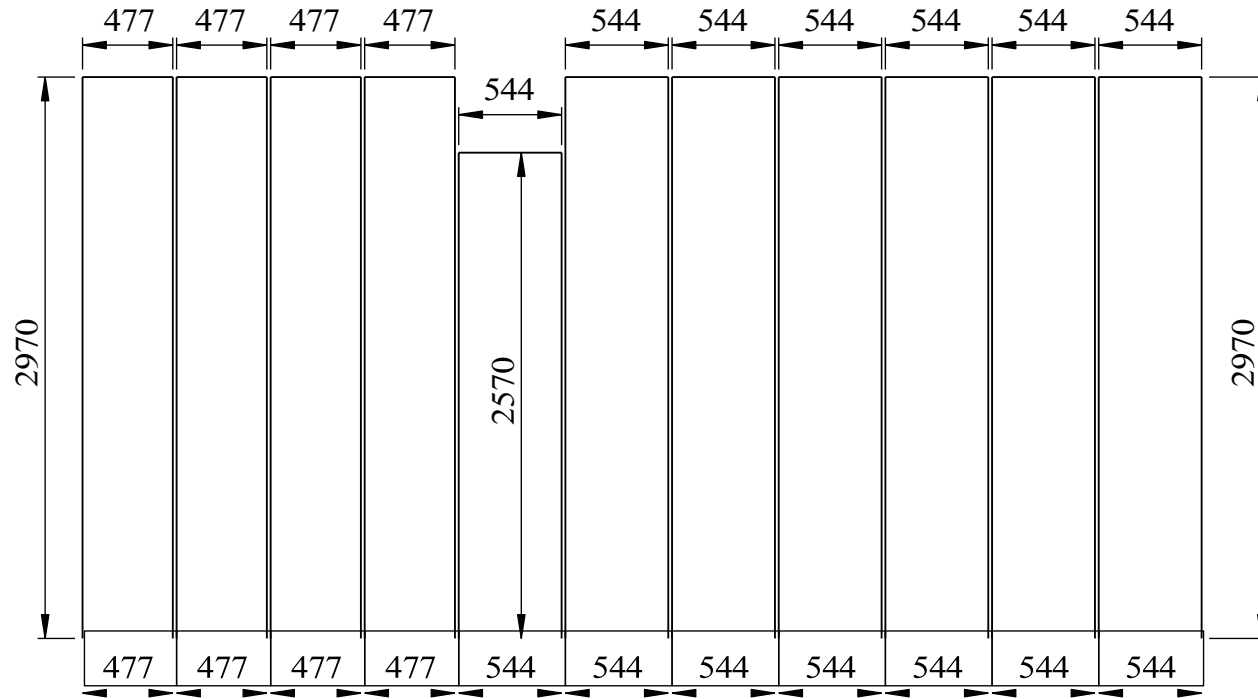

## Base & Post Connection Information

## Eaves Beam Roof Bar & Post Section

RAL Code	RAL 7033 Cement Grey		Warehouse	Drawing Title : SBI Ltd						
Colour & Finish of Canopy				Product Name : Simplicity 6						
System Delivery Address			Checked By :	Customer Sign :	 3rd Angle Projection	Page	Date	Page Size	Scale	Drawn
Post Code :						Order No. :	 Finish	3 OF 7	26/04/23	A4 (L)
Post Code for installation :	Delivery Date :				PPC	Issuer	(Tol)	Sequence	Revision	
						ACS	1 mm	000001	V1.0	

Glass Detail

Glass Type	6mm Self Cleaning Activ Clear Glass
No Of Glass Panel	11
Glass m <sup>2</sup>	16.75 m <sup>2</sup>

GLASS SIZE

RAL Code	RAL 7033 Cement Grey	Warehouse	Drawing Title : SBI Ltd						
Colour & Finish of Canopy			Product Name : Simplicity 6						
System Delivery Address		Checked By :	Customer Sign :	 3rd Angle Projection	Page	Date	Page Size	Scale	Drawn
Post Code :					Order No. :	7 OF 7	26/04/23	A4 (L)	NTS
Post Code for installation :	Delivery Date :			Finish	Issuer	(1 of 1) 1 mm	Sequence	Revision	
				PPC	ACS		000001	V1.0	