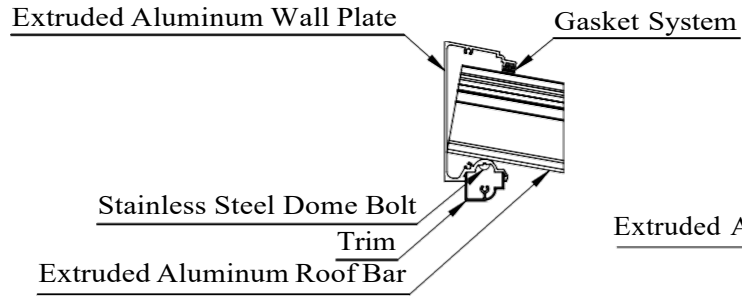

PRODUCT DETAIL

Wall Plate & Roof Bar Section