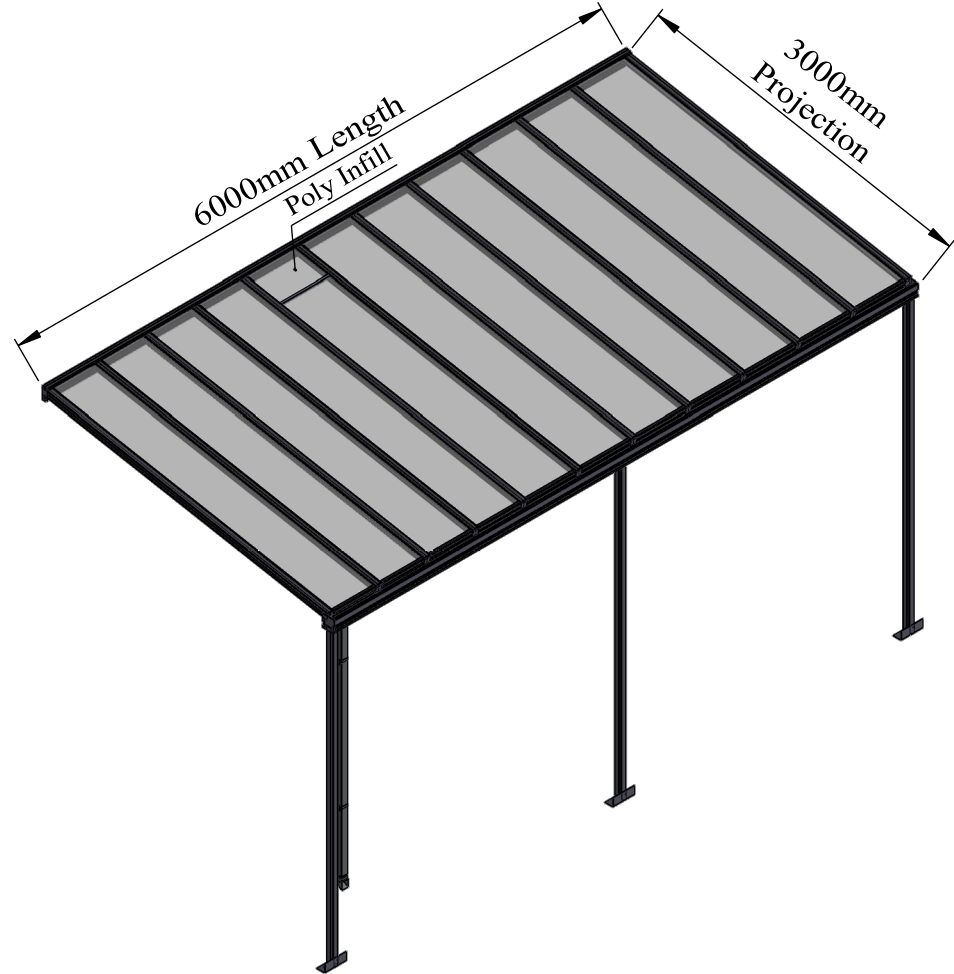

# FRONT VIEW & ROOF TOP VIEW WITH BUILDING

Glass : 6mm Self Cleaning Activ Clear Glass Roof Panels.  
 Total Weight : 381.33 KG.  
 Glass Weight : 251.38 KG.  
 Aluminium Weight : 129.94 KG.

**Note** - Aerosol can is in RAL 7033 Cement Grey

**Attention:** This is a CAD drawing for reference only.  
 For Installation instructions, please refer to the install guide.

RAL Code	RAL 7033 Cement Grey	Warehouse	Drawing Title : SBI Ltd						
Colour & Finish of Canopy			Product Name : Simplicity 6						
System Delivery Address		Checked By :	Customer Sign :	 3rd Angle Projection	Page	Date	Page Size	Scale	Drawn
Post Code :			Order No. :		1 OF 7	26/04/23	A4 (L)	NTS	AK
Post Code for installation :	Delivery Date :			Finish	Issuer	(Top)	Sequence	Revision	
				PPC	ACS	1 mm	000001	V1.0	

# CROSS SECTION VIEW & ISOMETRIC VIEW

RAL Code	RAL 7033 Cement Grey	Warehouse	Drawing Title : SBI Ltd						
Colour & Finish of Canopy			Product Name : Simplicity 6						
System Delivery Address		Checked By :	Customer Sign :	 3rd Angle Projection	Page	Date	Page Size	Scale	Drawn
Post Code :					2 OF 7	26/04/23	A4 (L)	NTS	AK
Post Code for installation :			Order No. :	Finish	Issuer	(Tol) 1 mm	Sequence	Revision	
Delivery Date :				PPC	ACS		000001	V1.0	

## Wall Plate & Roof Bar Section