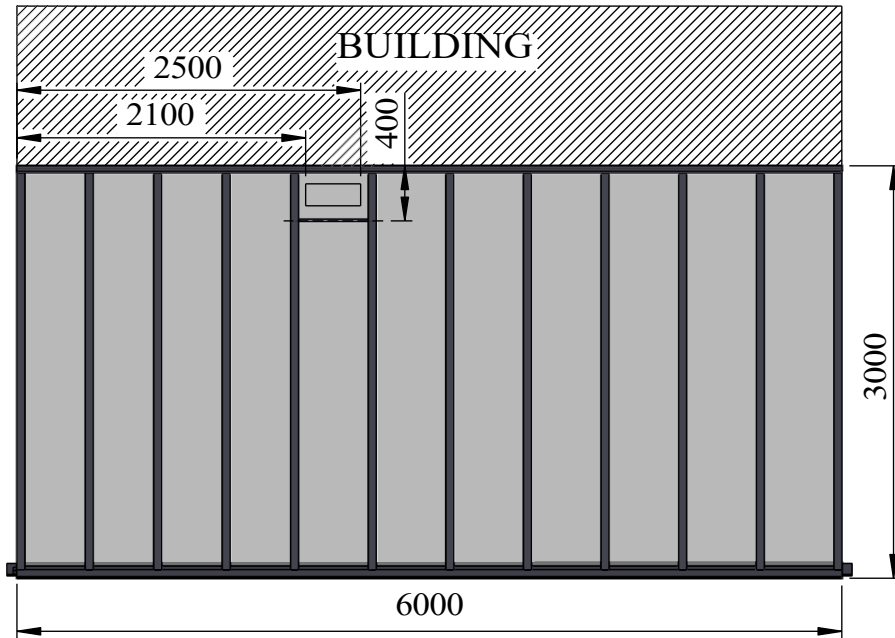

# FRONT VIEW & ROOF TOP VIEW WITH BUILDING

Glass : 6mm Self Cleaning Activ Clear Glass Roof Panels.  
 Total Weight : 381.33 KG.  
 Glass Weight : 251.38 KG.  
 Aluminium Weight : 129.94 KG.

**Note** - Aerosol can is in RAL 7033 Cement Grey

**Attention:** This is a CAD drawing for reference only.  
 For Installation instructions, please refer to the install guide.

RAL Code	RAL 7033 Cement Grey	Warehouse	Drawing Title : SBI Ltd						
Colour & Finish of Canopy			Product Name : Simplicity 6						
System Delivery Address		Checked By :	Customer Sign :	 3rd Angle Projection	Page	Date	Page Size	Scale	Drawn
Post Code :			Order No. :		1 OF 7	26/04/23	A4 (L)	NTS	AK
Post Code for installation :	Delivery Date :			Finish	Issuer	(Top)	Sequence	Revision	
				PPC	ACS	1 mm	000001	V1.0	

# CROSS SECTION VIEW & ISOMETRIC VIEW

RAL Code	RAL 7033 Cement Grey	Warehouse	Drawing Title : SBI Ltd						
Colour & Finish of Canopy			Product Name : Simplicity 6						
System Delivery Address		Checked By :	Customer Sign :	 3rd Angle Projection	Page	Date	Page Size	Scale	Drawn
Post Code :					2 OF 7	26/04/23	A4 (L)	NTS	AK
Post Code for installation :			Order No. :	Finish	Issuer	(Tol) 1 mm	Sequence	Revision	
Delivery Date :				PPC	ACS		000001	V1.0	