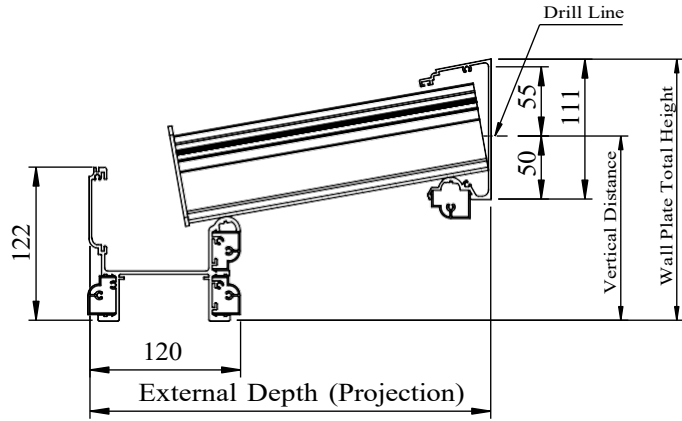

CROSS SECTION VIEW & ISOMETRIC VIEW

RAL Code	RAL 7033 Cement Grey	Warehouse	Drawing Title : SBI Ltd						
Colour & Finish of Canopy			Product Name : Simplicity 6						
System Delivery Address		Checked By :	Customer Sign :	 3rd Angle Projection	Page	Date	Page Size	Scale	Drawn
Post Code :					2 OF 7	26/04/23	A4 (L)	NTS	AK
Post Code for installation :			Order No. :	Finish	Issuer	(Tol) 1 mm	Sequence	Revision	
Delivery Date :				PPC	ACS		000001	V1.0